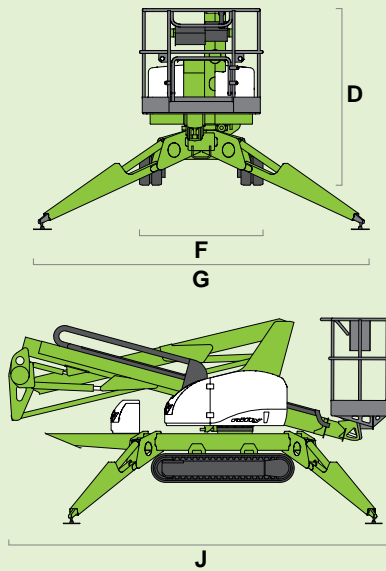

niftylift

TD150T

(A) 14.7m
48ft 6in

(B) 12.7m
42ft

(C) 7.55m
25ft

225kg
500lbs

1.4m x 0.7m
4ft 7in x 2ft 4in

(D) 2m
6ft 7in

(F) 1.4m
4ft 7in

(G) 3.8m
12ft 6in

(J) 4.7m
15ft 5in

2.1km/h
1.3mph

45%
24°

2025kg
4500lbs

niftylift

Chalkdell Drive, Shenley Wood,
Milton Keynes, MK5 6GF
England, United Kingdom
+44 (0)1908 223456
sales@niftylift.com
www.niftylift.com