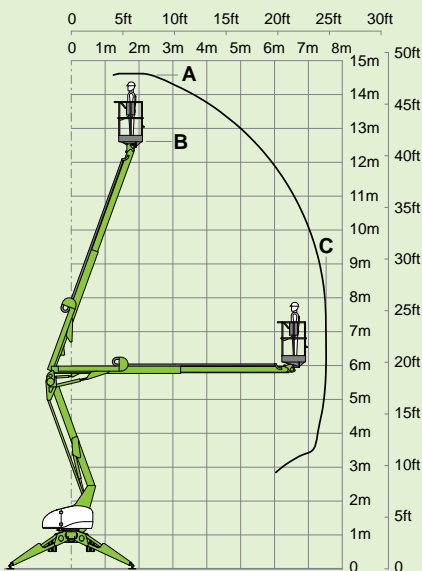

niftylift

TD150T

(A) 14.7m
48ft 6in

(B) 12.7m
42ft

(C) 7.55m
25ft

225kg
500lbs

1.4m x 0.7m
4ft 7in x 2ft 4in

(D) 2m
6ft 7in

(F) 1.4m
4ft 7in

(G) 3.8m
12ft 6in

(J) 4.7m
15ft 5in

2.1km/h
1.3mph

45%
24°

2025kg
4500lbs

niftylift

Chalkdell Drive, Shenley Wood,
Milton Keynes, MK5 6GF
England, United Kingdom
+44 (0)1908 223456
sales@niftylift.com
www.niftylift.com