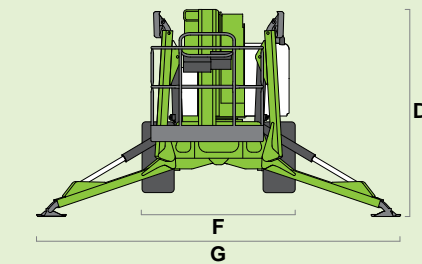

niftylift

SD210 4x4x4

(A) 21.3m
70ft

(B) 19.3m
63ft 6in

(C) 12.8m
42ft

225kg
500lbs

1.8m x 0.85m
5ft 11in x 2ft 9in

150°

100°

(D) 2.25m
7ft 5in

(F) 2.05m
6ft 9in

(G) 4.2m
13ft 9in

(J) 6.15m
20ft 2in

7.5km/h
4.7mph

3.5m
11ft 6in

45%
24°

3950kg
8700lbs

niftylift

Chalkdell Drive, Shenley Wood,
Milton Keynes, MK5 6GF
England, United Kingdom
+44 (0)1908 223456
sales@niftylift.com
www.niftylift.com

IS-101