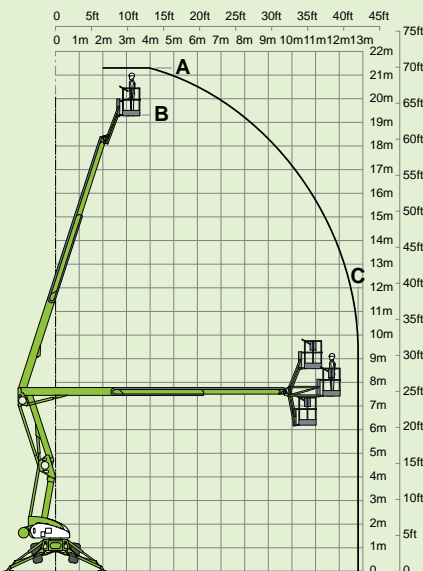

niftylift

SD210 4x4x4

(A) 21.3m
70ft

(B) 19.3m
63ft 6in

(C) 12.8m
42ft

225kg
500lbs

1.8m x 0.85m
5ft 11in x 2ft 9in

150°

100°

(D) 2.25m
7ft 5in

(F) 2.05m
6ft 9in

(G) 4.2m
13ft 9in

(J) 6.15m
20ft 2in

7.5km/h
4.7mph

3.5m
11ft 6in

45%
24°

3950kg
8700lbs

niftylift

Chalkdell Drive, Shenley Wood,
Milton Keynes, MK5 6GF
England, United Kingdom
+44 (0)1908 223456
sales@niftylift.com
www.niftylift.com

IS-101