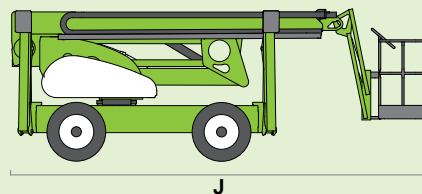

niftylift

SD210 4x4x4

(A) 21.3m
70ft

(B) 19.3m
63ft 6in

(C) 12.8m
42ft

225kg
500lbs

1.8m x 0.85m
5ft 11in x 2ft 9in

150°

100°

(D) 2.25m
7ft 5in

(F) 2.05m
6ft 9in

(G) 4.2m
13ft 9in

(J) 6.15m
20ft 2in

7.5km/h
4.7mph

3.5m
11ft 6in

45%
24°

3950kg
8700lbs

niftylift

Chalkdell Drive, Shenley Wood,
Milton Keynes, MK5 6GF
England, United Kingdom
+44 (0)1908 223456
sales@niftylift.com
www.niftylift.com

IS-101