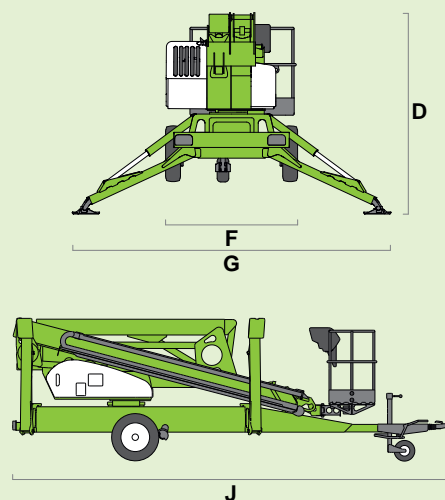

niftylift

210

(A) 21m
69ft

(B) 19m
62ft 6in

(C) 12m
39ft 6in

225kg
500lbs

1.4m x 0.7m
4ft 7in x 2ft 4in

100°

(D) 2.27m
7ft 5in

(F) 1.8m
5ft 11in

(G) 4.3m
14ft 1in

(J) 6.95m
22ft 10in

3495kg
7700lbs

niftylift

Chalkdell Drive, Shenley Wood,
Milton Keynes, MK5 6GF
England, United Kingdom
+44 (0)1908 223456
sales@niftylift.com
www.niftylift.com