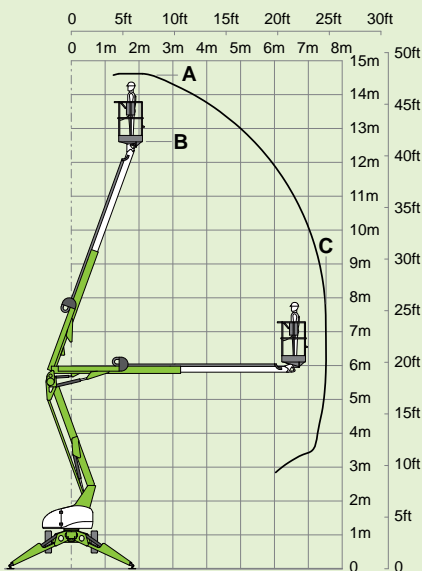

niftylift

150T

(A) 14.7m
48ft 6in

(B) 12.7m
42ft

(C) 7.55m
25ft

225kg
500lbs

1.4m x 0.7m
4ft 7in x 2ft 4in

(D) 2m
6ft 7in

(F) 1.6m
5ft 3in

(G) 3.8m
12ft 6in

(J) 5.55m
18ft 3in

1775kg
3915lbs

niftylift

Chalkdell Drive, Shenley Wood,
Milton Keynes, MK5 6GF
England, United Kingdom
+44 (0)1908 223456
sales@niftylift.com
www.niftylift.com