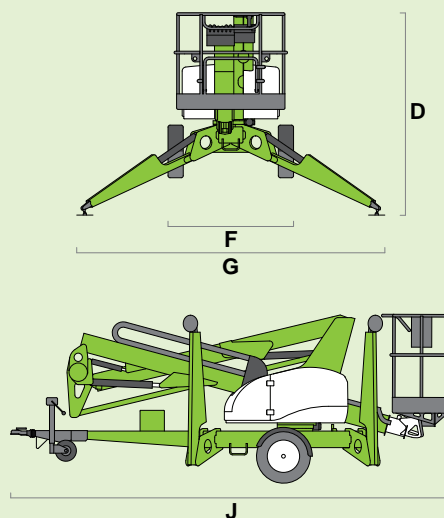

niftylift

150T

(A) 14.7m
48ft 6in

(B) 12.7m
42ft

(C) 7.55m
25ft

225kg
500lbs

1.4m x 0.7m
4ft 7in x 2ft 4in

(D) 2m
6ft 7in

(F) 1.6m
5ft 3in

(G) 3.8m
12ft 6in

(J) 5.55m
18ft 3in

1775kg
3915lbs

niftylift

Chalkdell Drive, Shenley Wood,
Milton Keynes, MK5 6GF
England, United Kingdom
+44 (0)1908 223456
sales@niftylift.com
www.niftylift.com